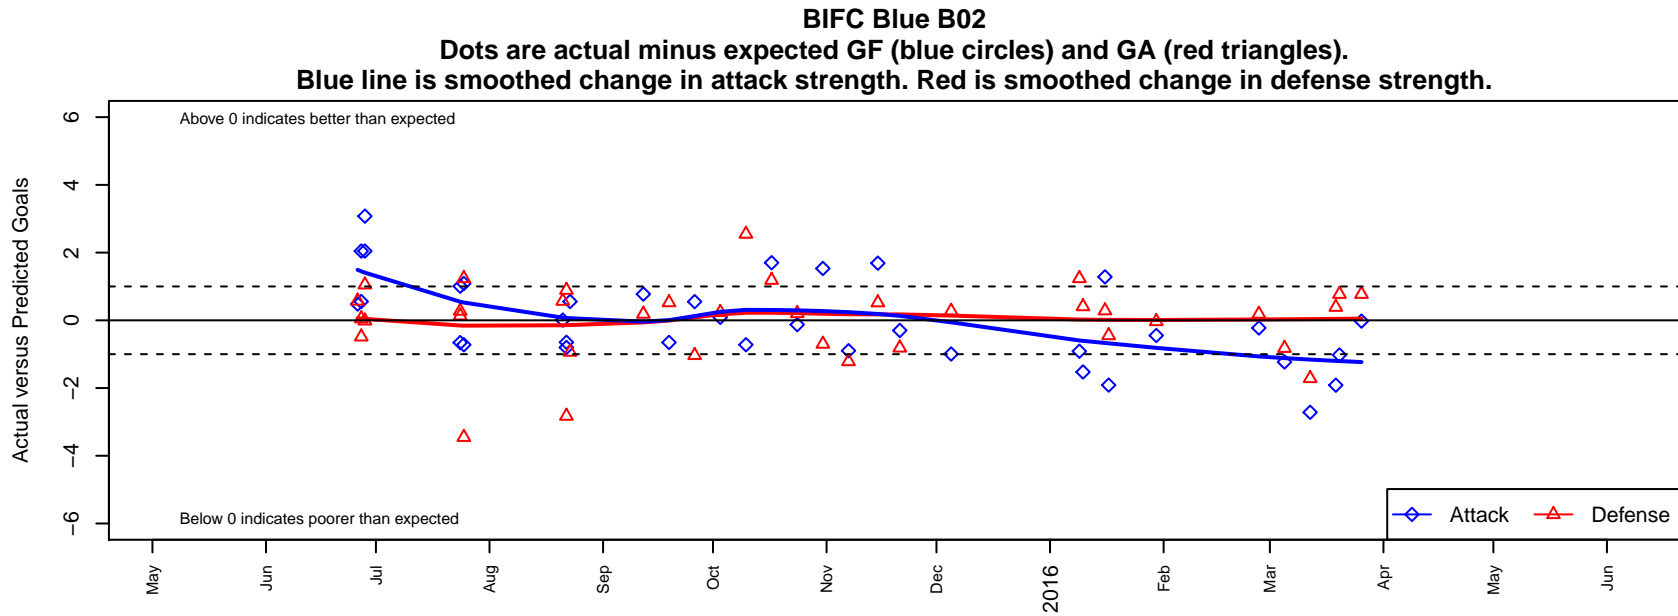

**attack and defense variance (black dot)
relative to other teams
and top 10 in region**

**attack and defense rating
relative to others at age
and all opponents in last 13 months**

BIFC Blue B02

Bainbridge Island FC
Bainbridge Island, WA
B02 total strength=834
attack=0.99 defense=1.27
fall league = NPSL Div 1 U13
spr league = Spr NPSL Div 2 U13
notes= Self 2013

alt names used:
BIFC Blue B02
BIFC Blue 02
BIFC B02 Blue
BIFC B02 Blue
BIFC B02 Blue

Venues played:
2015 Clash At the Border Silver/Bronze U13
2015 Crossfire Select BU13 Gold
2015 Island Cup BU13-14
2015 NPSL Division 1 U13
2015 Founders Cup B02
2015 Spr NPSL Division 2 U13