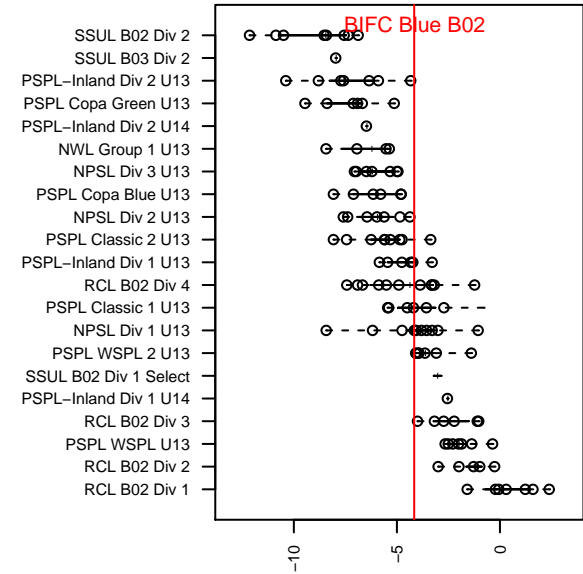

**attack and defense rating
relative to others at age
and all opponents in last 13 months**